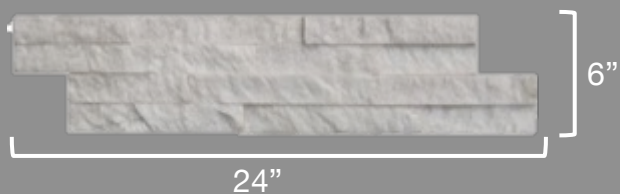

Flat Panels