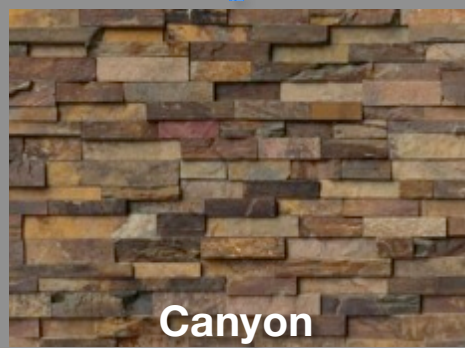

*Pictured: Baltic Natural LedgeStone*

*Pictured: Canyon Natural LedgeStone*

*Pictured: Oxford Natural LedgeStone*

*Pictured: Glacier Natural LedgeStone*

*Pictured: Sunrise Natural LedgeStone*

# Natural Ledgestone Color Selection Guide

## Key Features

- Imported natural stone veneer
- Sold in panels for easy installation
- Matching corner pieces offer a beautiful finish with an authentic aesthetic appeal
- Mini-corners are available in Mystic only